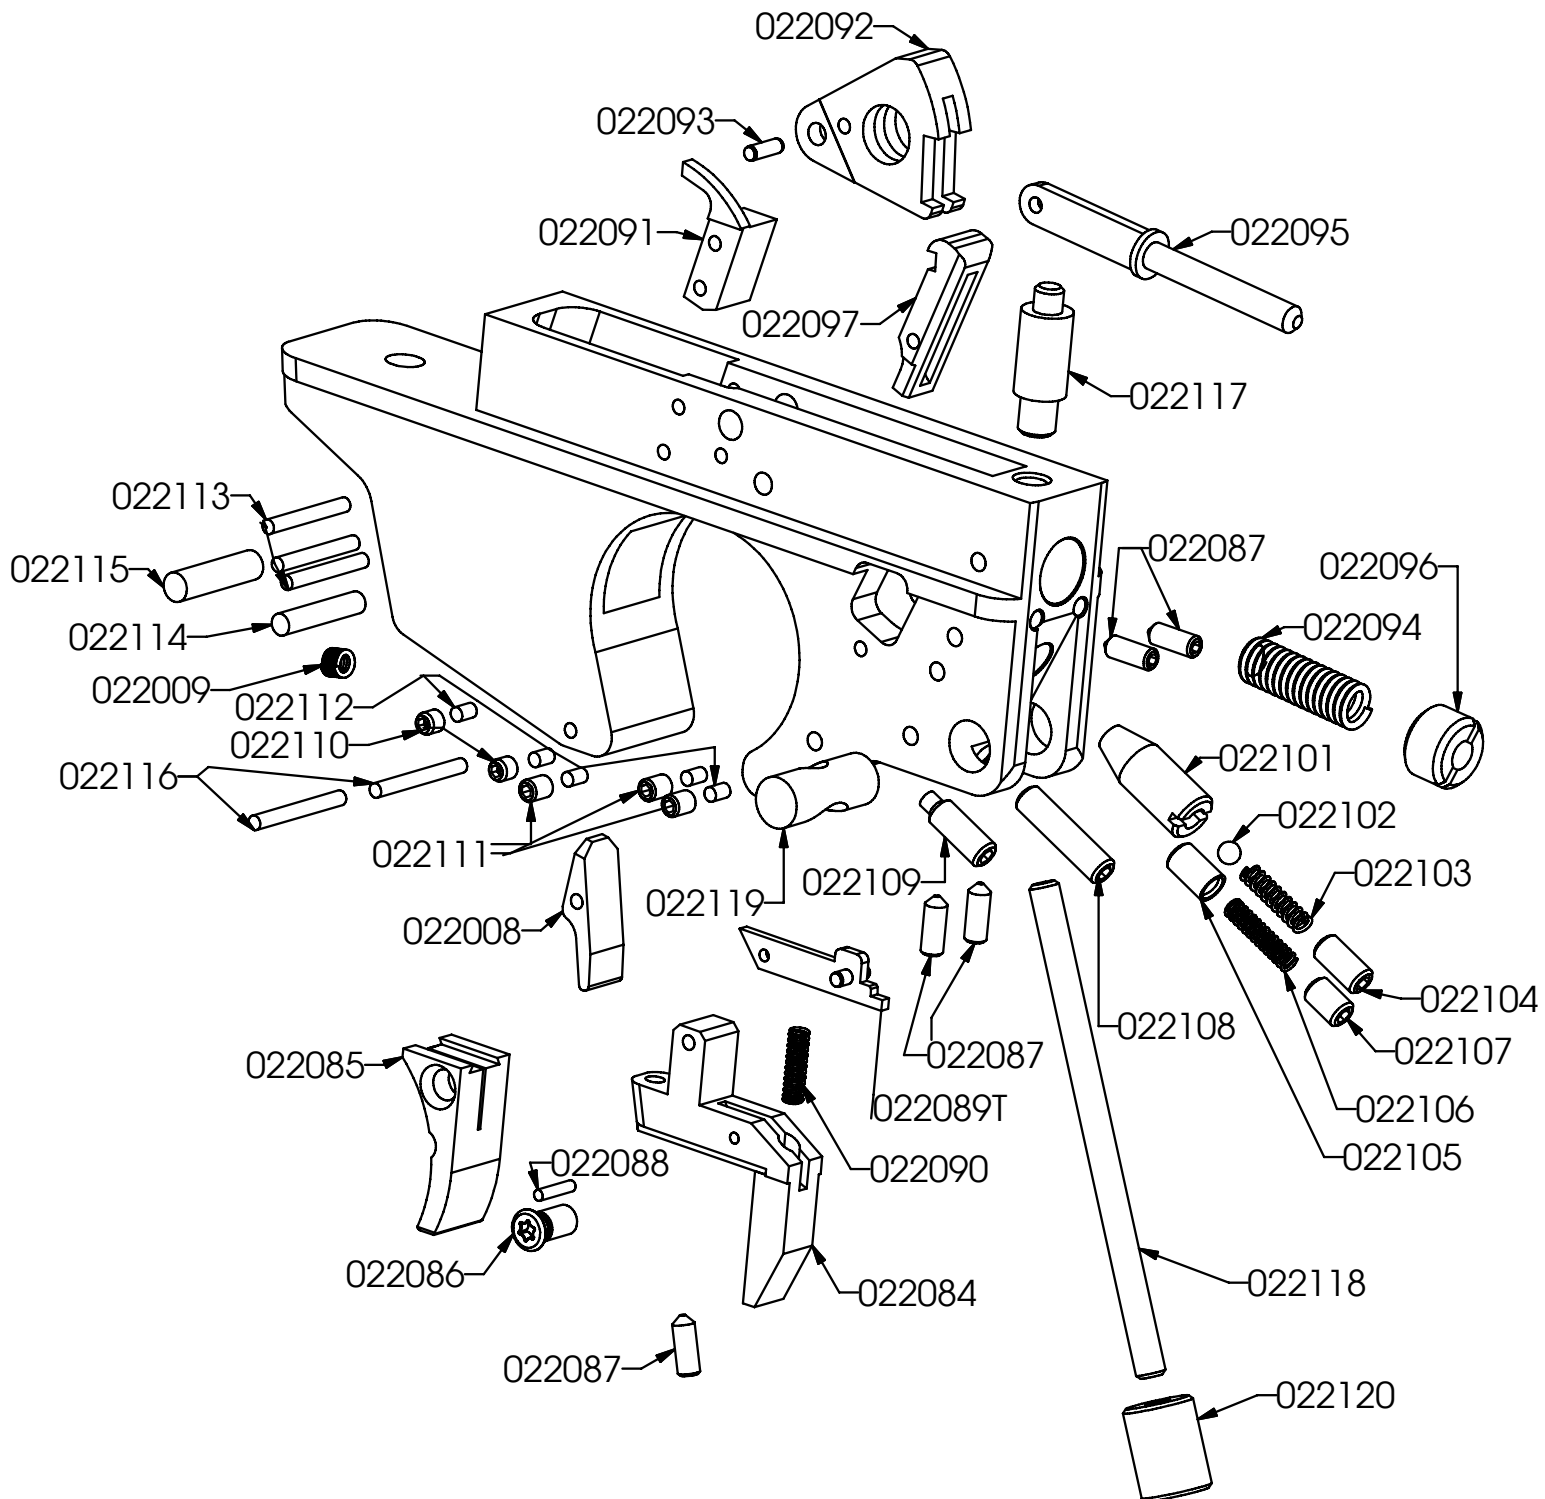

Morini[®] CM 22M

Technical Data

Caliber:	.22 l.r.
Weight:	1210 g Steel 950 g Aluminum
Total Length:	300 mm
Total Height:	140 mm
Total Width:	50 mm
Length of Sight Line:	220 mm
Barrel Length:	130 mm
Number of Riflings:	6
Trigger:	Mechanic
1 st stage weight:	400 g – 800 g
2 nd stage weight:	100 g – 1000 g
Sight:	3.0 - 3.5 - 4.0 - 4.5 - 5.0 mm
Sight Slot:	Micrometrically Adjustable
Nr. of Ammunition in the Magazine:	6
Grips:	Adjustable/Fixed - Right/Left

CM 22M

22-80T

CM 22M

022007

022004

022005A

022005

022006