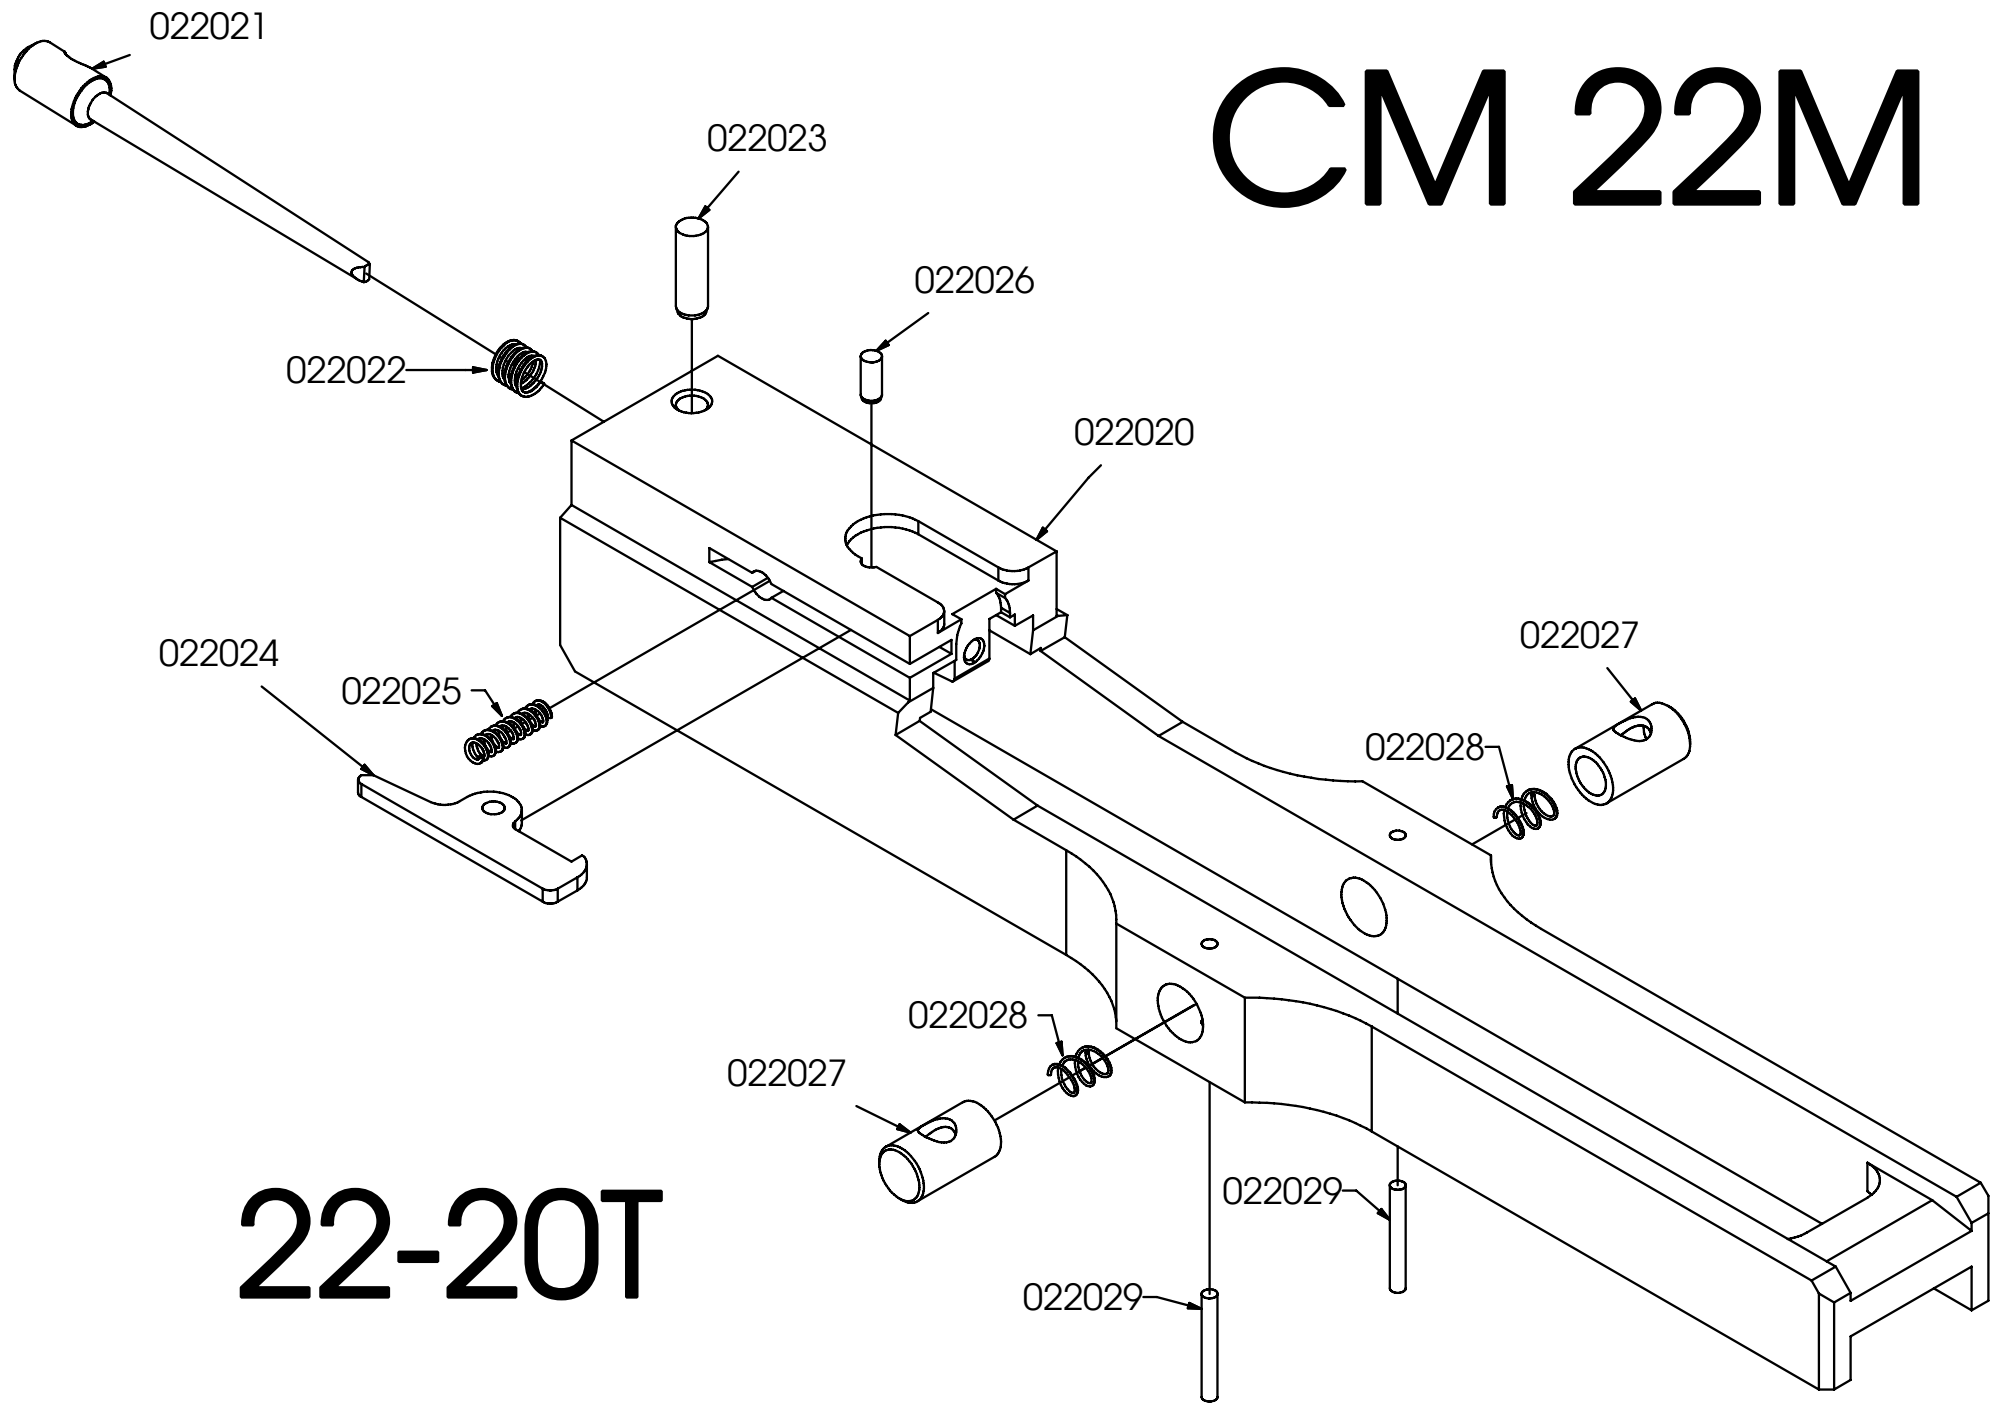

CM 22M

22-20T