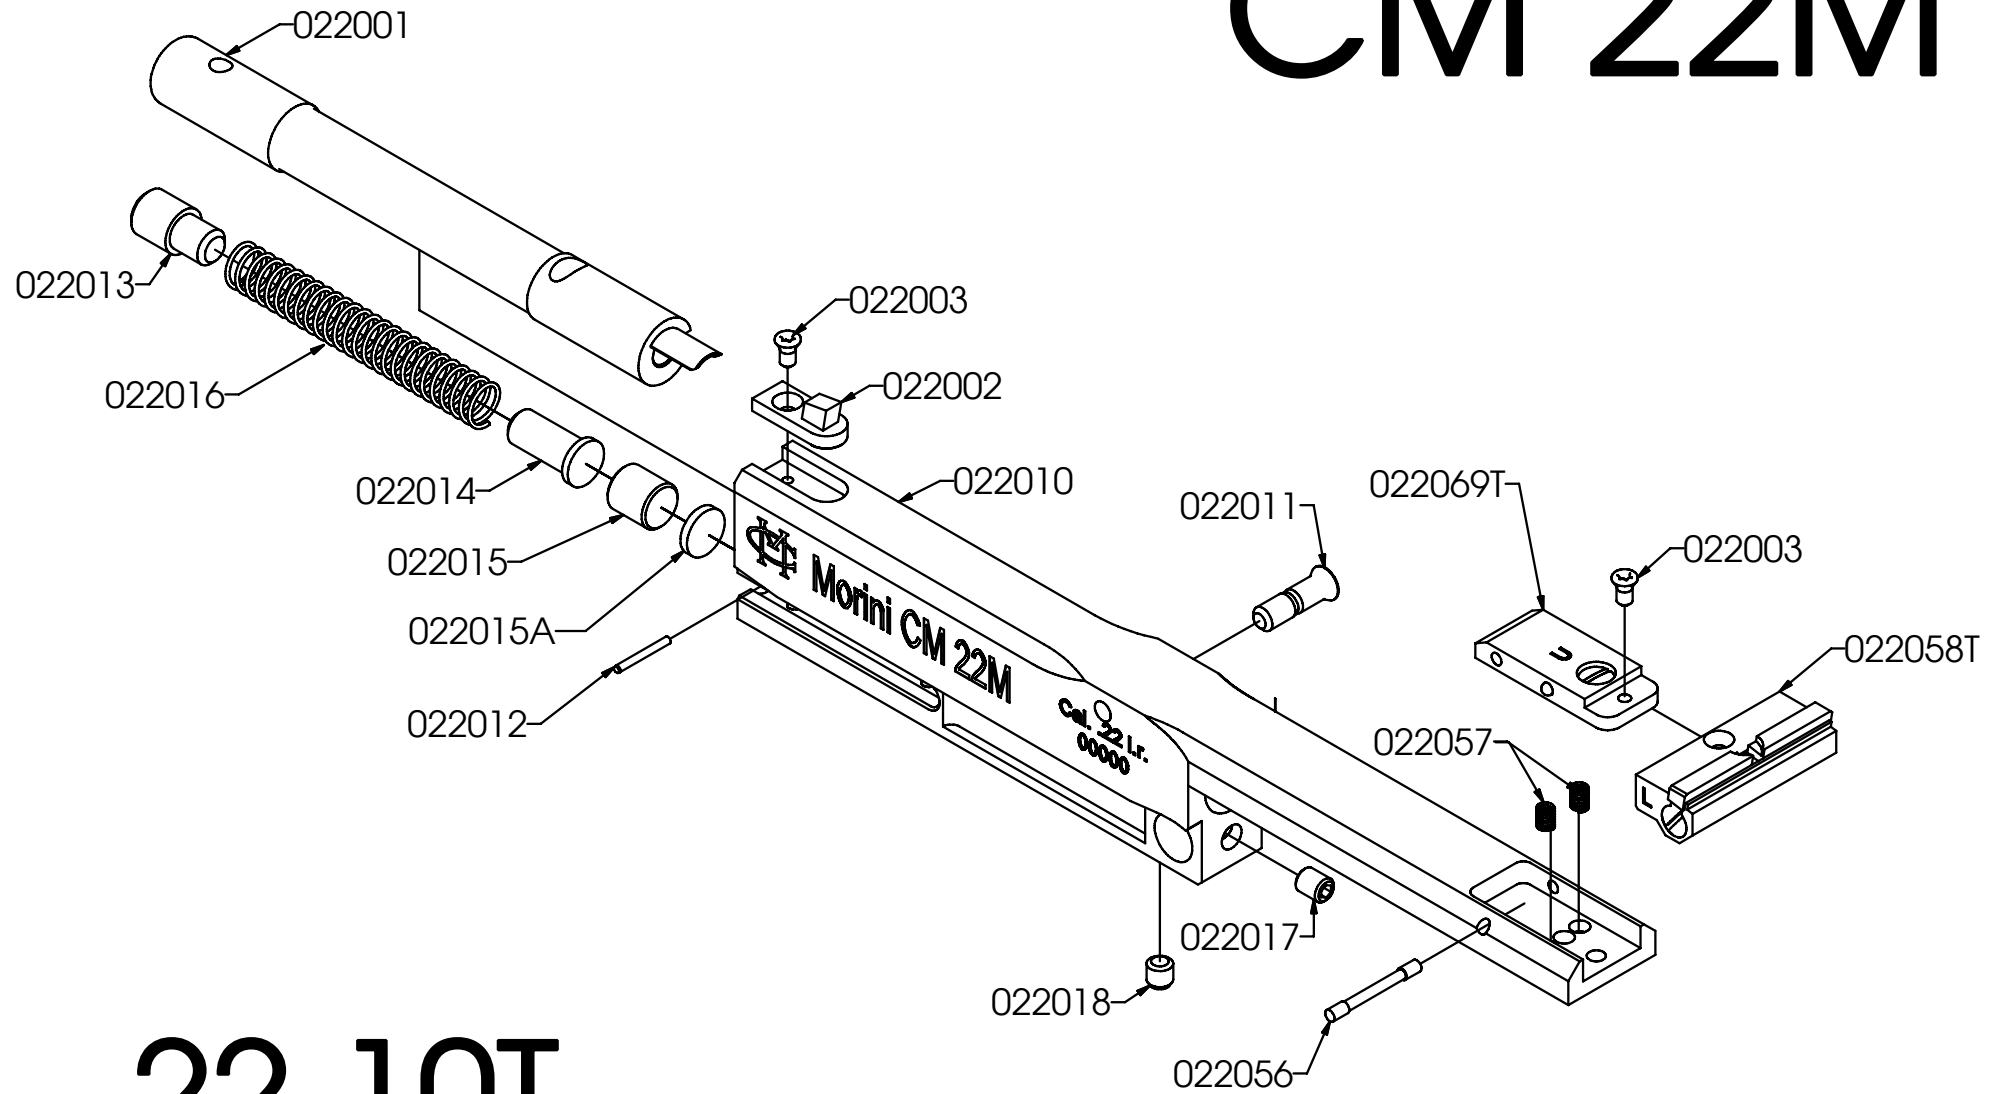

CM 22M

22-10T